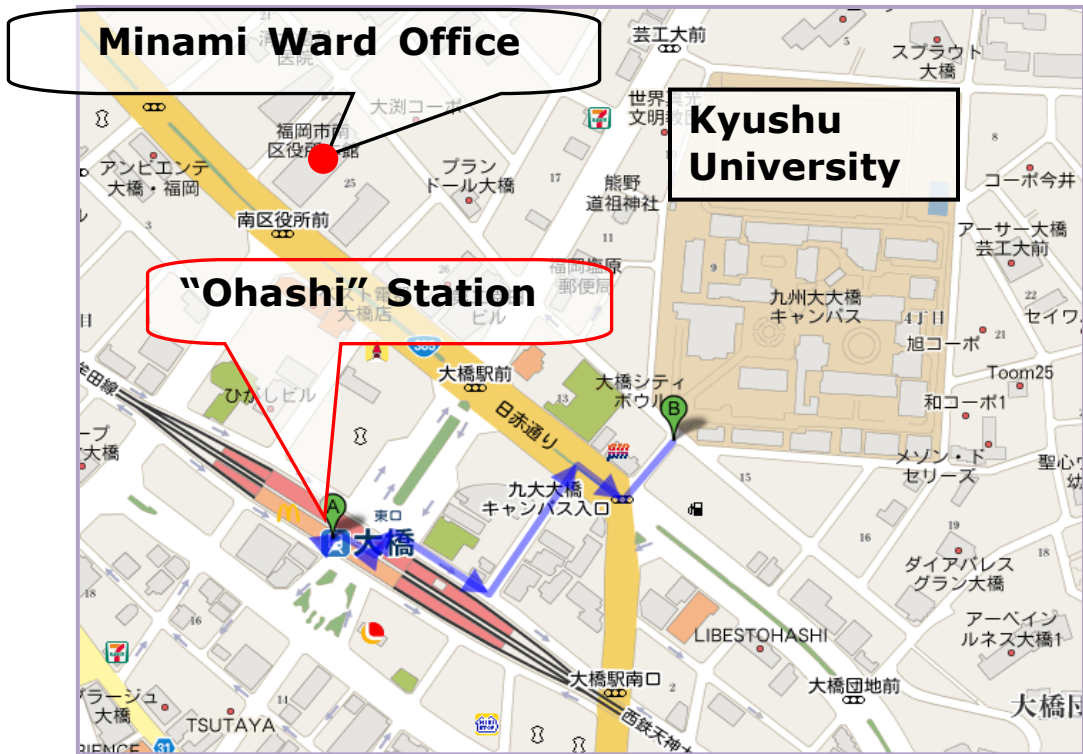

International Student House(Ijiri) -Ohashi Campus, Minami Ward Office

Nishitetsu Train Route

井尻 "Ijiri" Station

大橋 "Ohashi" Station

**Time:
2 minutes**

**Fee:
150 yen**

Take Nishitetsu local train bound for Fukuoka (福岡) and get off at Ohashi Station (大橋駅) .